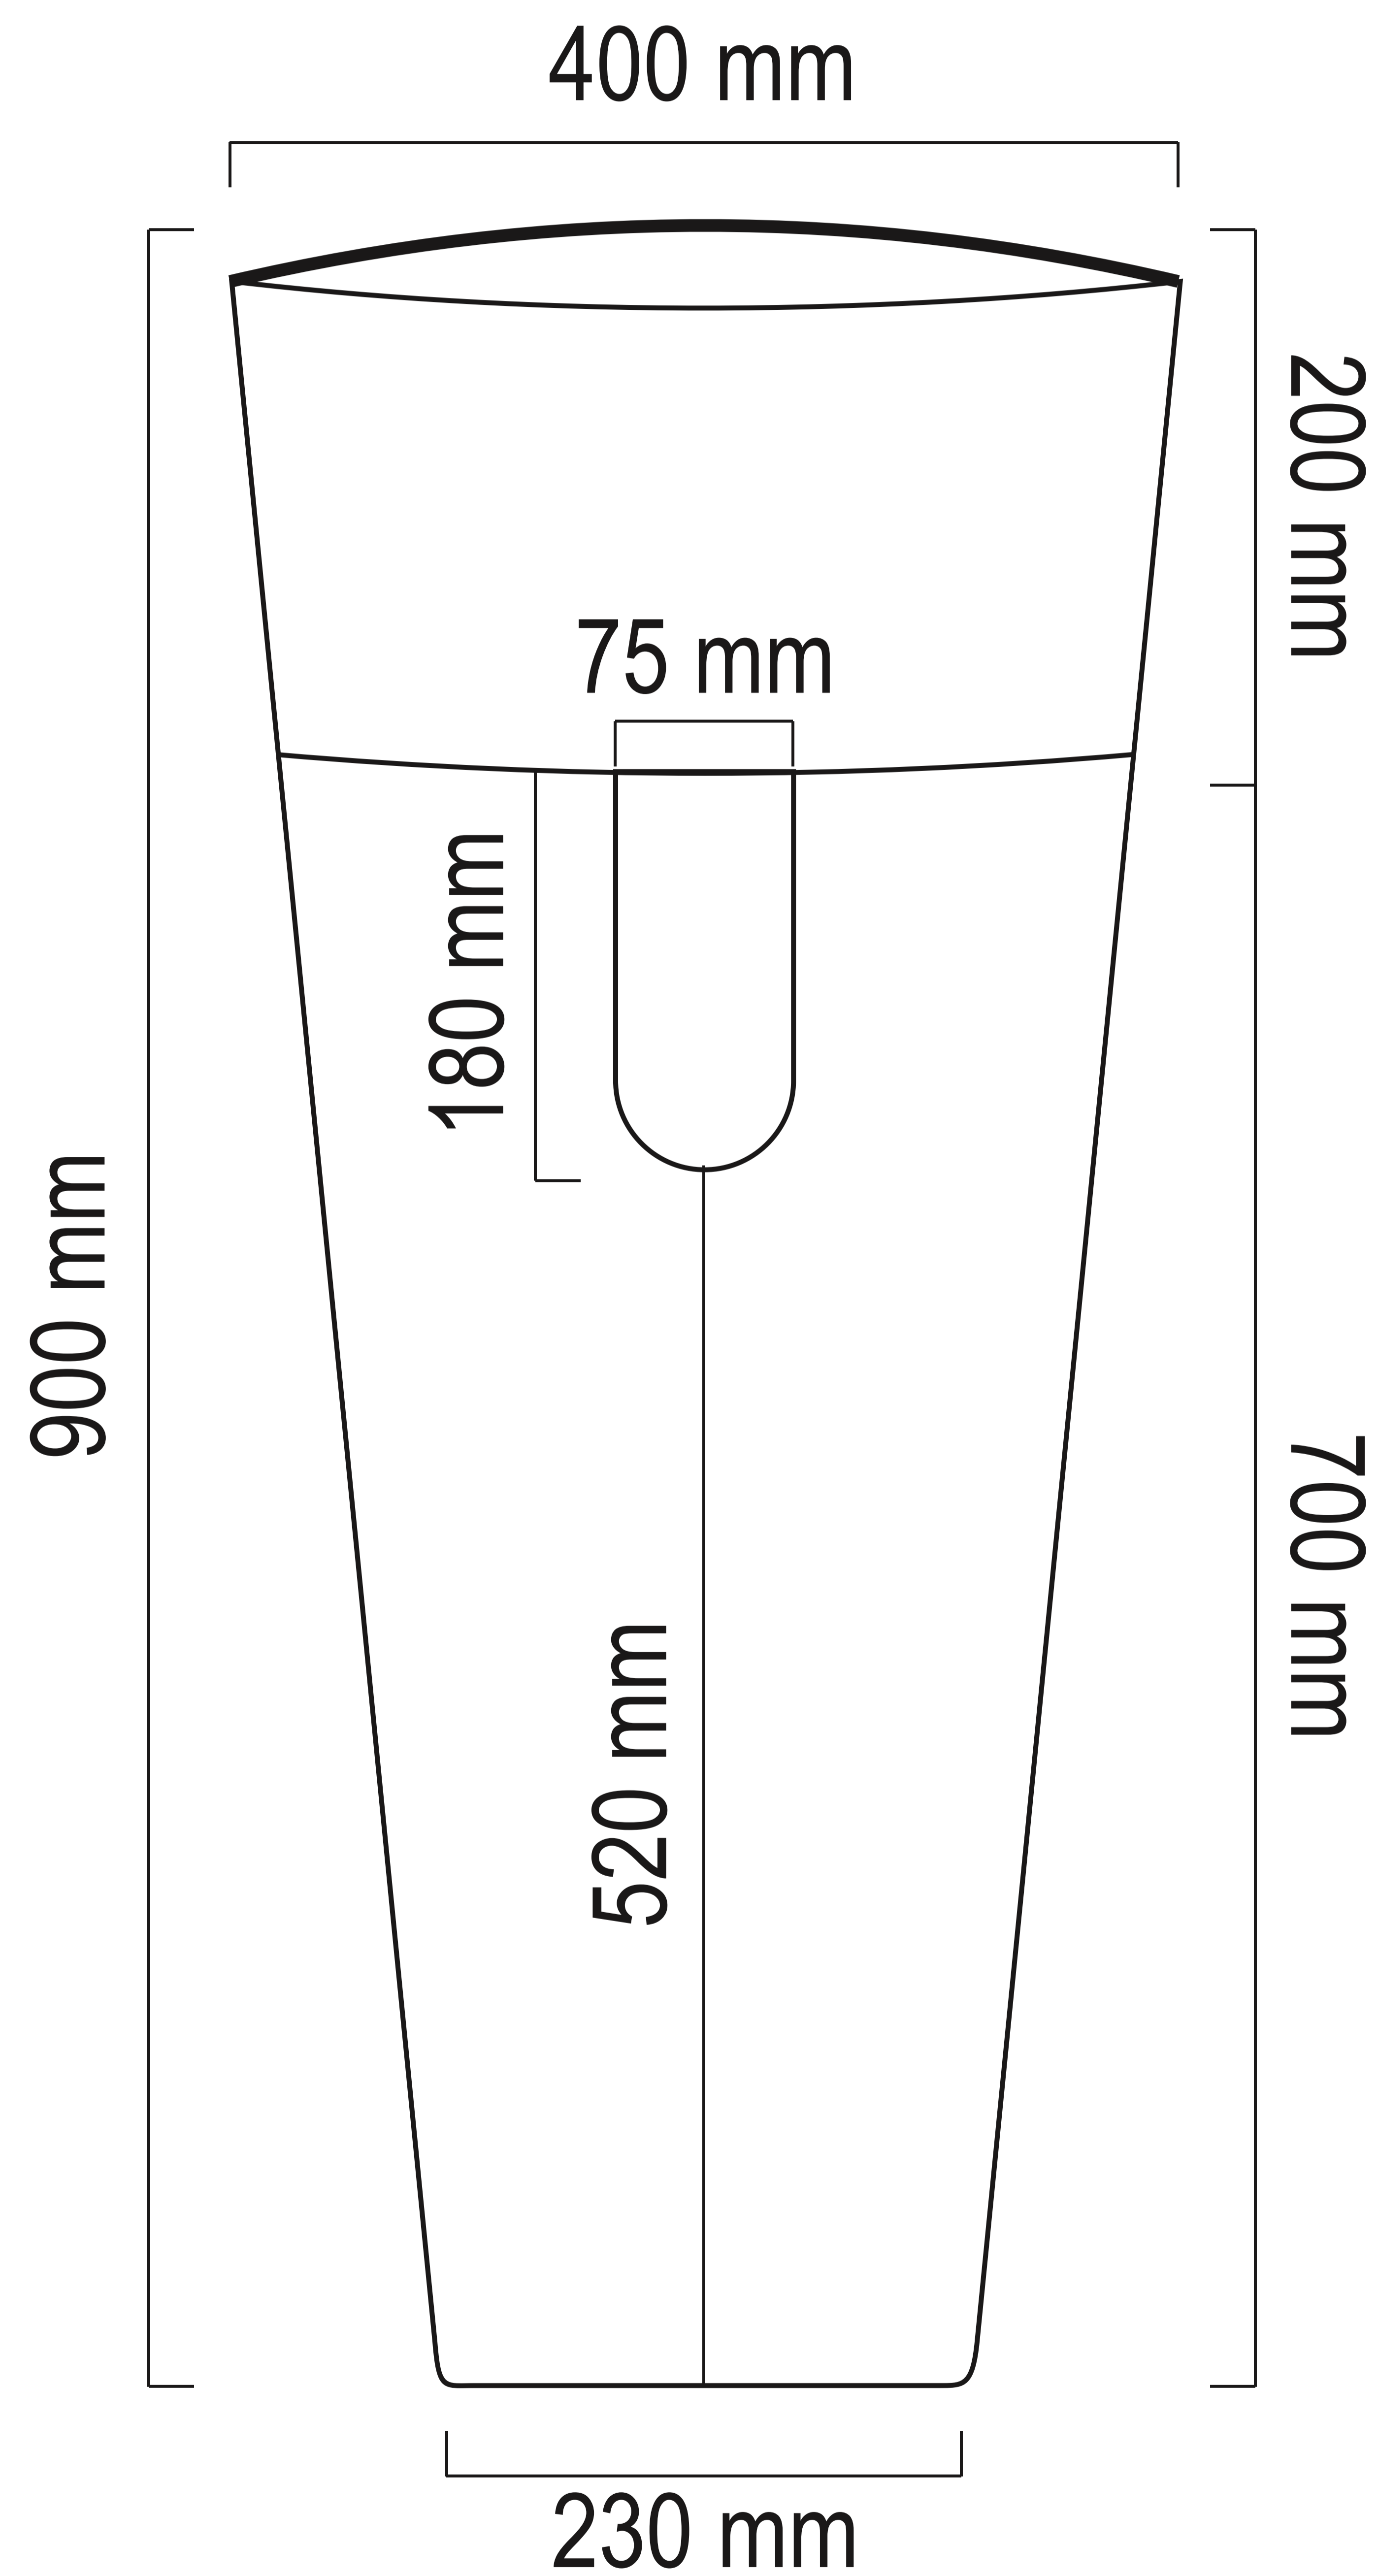

Stone Pedestal Wash Basin - Nirvana

Product Code : 9051

Technical Drawing

All dimension are in **mm**